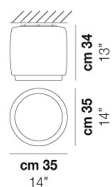

VOLUME	Mc 0,11
GROSS WEIGHT	Kg 13
NET WEIGHT	Kg 10,3

download

SHADE FINISHING

BC/CR

FRAME FINISHING

BC

OTHER VERSION AVAILABLE

Click on the version to go to the web version of the product