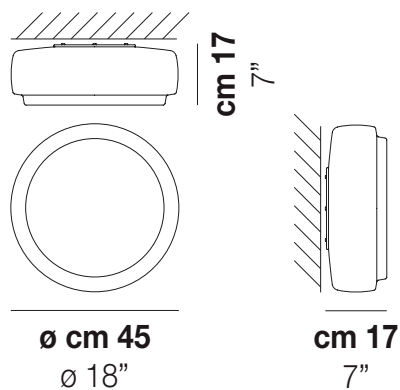

BOT PL 45

TECHNICAL DATA:

CERTIFICATIONS:

LIGHT SOURCES

Light Source	Power	Voltage	Frequency	Notes
E27	2x77w	220-240V	50/60 Hz	E27
LED 6	1x19,5w	220-240V	50/60 Hz	LED 19,5W - (DRIVER INCLUDED) - 3000K - 2850 LUMENS - DIMMABLE
LED J	1x10w	220-240V	50/60 Hz	LED 10W - 230 VOLT - 3000K - 1130 LUMENS - DIMMABLE

VOLUME	Mc 0,11
GROSS WEIGHT	Kg 13
NET WEIGHT	Kg 10,3

download

SHADE FINISHING

BC/CR

FRAME FINISHING

BC

OTHER VERSION AVAILABLE

Click on the version to go to the web version of the product

BOT PL 35