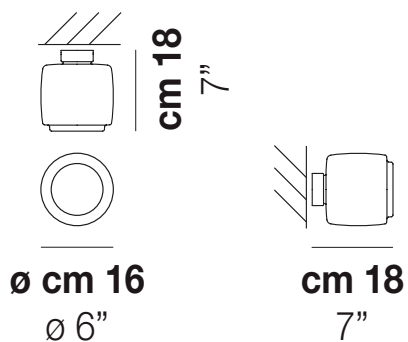

BOT FA 16

TECHNICAL DATA:

CERTIFICATIONS:

LIGHT SOURCES

ALD	1x60w	220-240V 50/60 Hz
LED D 5.25W DIM 2.700K	1x5w	220-240V 50/60 Hz

G9

LED 5W - (DRIVER INCLUDED) - 2700K - 600 LUMENS
- DIMMABLE

VOLUME	Mc 0,04
GROSS WEIGHT	Kg 2,8
NET WEIGHT	Kg 1,9