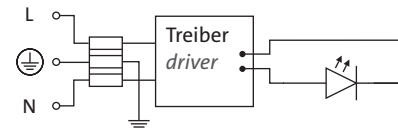

SCHALTPLAN WIRING DIAGRAM