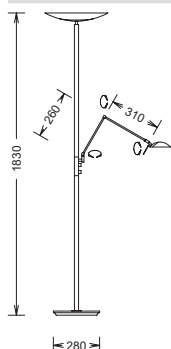

Artikel | article

ALMA-L

41.962.03

Messing matt | brass dull

41.962.05

mattnickel | nickel dull

41.962.19

mattnickel-chrom | nickel dull-chrome

Zeichnung | technical drawing

Artikel in LED Ausführung
Article in LED version

ALMA

41.961.03

Messing matt | brass dull

41.961.05

mattnickel | nickel dull

41.961.19