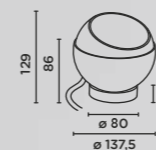

Alu-Ring lose, Ø 80 mm

Material:
Aluminiumguss
ESG Glas klar

Schutzart:
IP20

EEK:
A+

light technology:
230V Power LED
IvyLight-technology
2700K warm white
L70/50.000 h

flood reflector symmetric
satinated glare control dot

connection:
1,8 m supply cable
incl. safety plug
and cord dimmer

aluminium ring loose, Ø 80 mm

material:
aluminium die-casting
tempered safety glass clear

protection class:
IP20

EEC:
A+

Größe in mm
size in mm

Art.-Nr. item no.	Farbe colour	Leistung power	Lichtrichtung light direction	Preis exkl. MwSt. price excl. tax
81090-IN-AL	aluminium brushed	15 W/1350 lm		328,00 €
81090-IN-BL	deep black	15 W/1350 lm		328,00 €
81090-IN-WH	pure white	15 W/1350 lm		328,00 €