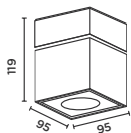

material:  
aluminium die-casting  
powder-coated  
safety glass clear

protection class:  
IP65

EEC:  
A+

Größe in mm  
size in mm

Art.-Nr. item no.	Farbe colour	Systemleistung system performance	Lichtrichtung light direction
91810-S-AN	 anthracite RAL 7016	15 W/1150 lm	
91810-S-SG	 space grey	15 W/1150 lm	
91810-S-WH	 pure white RAL 9016	15 W/1150 lm	
91810-S-BL	 deep black RAL 9005	15 W/1150 lm	