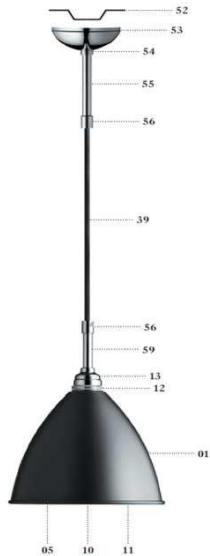

Designed by Robert Dudley Best

CLEANING AND MAINTENANCE

Use a soft damp cloth when cleaning your Bestlite lamp. Do not use household cleaners.

ACCESSORIES

-

ENVIRONMENT

-

TESTS

-

CERTIFICATION AND LABELS

CE-CERTIFIED

STANDARD

- Euro voltage: 230 V
- Frequency: 50 Hz
- Supply voltage: AC power ~
- Normally Closed: IP20

Class II / Double insulated

CE-Mark

Luminaires accepted for mounting on a flammable base

KOMPONENTS

- 01 // Shade Ø16 cm.
- 05 // E14 lamp holder
- 10 // Insulating ring
- 11 // Internal shade ring
- 12 // External shade ring
- 13 // Lamp holder cover
- 39 // Textile covered cord, round
- 52 // Mounting plate
- 53 // Ceiling cup
- 54 // Screw for ceiling cup
- 55 // Cord tube
- 56 // Screw for cord tube
- 59 // Pendant tube

Item no.: 001-0913X

MATERIAL

Shade: Charcoalblack, White or Grey
Ceiling cup: Brass with lacquered surface
Textile covered cord

Shade: Brass with lacquered surface
Ceiling cup: Brass with lacquered surface
Textile covered cord