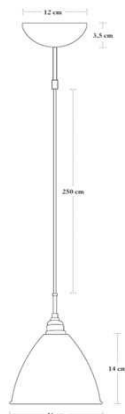

Designed by Robert Dudley Best

PRODUCT

Item no.: 001-0913X
+ style code

Don't polish the brass

DESCRIPTION

VERSION - BESTLITE PENDANT LAMP BL9S

Shade: Charcoalblack, Matt-White or Grey
Ceiling cup: Brass with lacquered surface

Shade: Brass with lacquered surface
Ceiling cup: Brass with lacquered surface

RAL codes are indicative.

- Fabric wire - Black:
- Charcoal black/Brass / White inside // RAL 9011 / RAL 9003 // Gloss level 20 / Gloss level 20
- Grey w/Brass / White inside // RAL 2604005 / RAL 9003 // Gloss level 30 / Gloss level 20
- Brass w/Brass / White inside // - / RAL 9003 // - / Gloss level 20

- Fabric wire - Off-White:
- Matt-White w/Brass / White inside // RAL 9003 / RAL 9003 // Gloss level 20 / Gloss level 20

Please contact us for other colours or finishes.

VERSION

Order item - look for part number in the pricelist.

Series contains the following:

BL9S, BL9M, BL9L, BL9XL

COLOURS

// Matt-White / Brass

// All Brass

FACTS

MEASUREMENT - L X W X H MM

Lamp rosette height: 35 mm
Lamp rosette diameter: Ø120 mm
Shade height: 140 mm
Shade diameter: Ø160 mm
Cord - total length w/sw: App. 2500 mm
Cord - exposed out of lamp: App. 1980 mm

WEIGHT ITEM - LAMP INCL. WIRE
395 g

PACKAGING TYPE
White cardboard box w/ 5ply corrugated

PACKAGING MEASUREMENT - L X W X H CM
L:26 x W:28 x H:20,5 cm

WEIGHT PACKAGING - MATERIAL TYPE

- Paper Egg crate: 306,5 g
- PE polybag: 60 g
- Umbraco key: 0,5 g
- PE polybag: 1 g
- Cardboard inside: 26,5 g
- Cardboard outside: 207 g

WEIGHT PACKAGING - TOTAL
997 g

NUMPER OF PARCELS
1 pcs.

LIGHT SOURCE:

- Socket: E14 base
- Recommended light source: *All fluorescens light bulbs*
- Recommended wattage: 9 W = (40 WATT incandescent bulbs)
- Max wattage: 13 W

- Recommended light source: *Halogen light bulb*
- Recommended wattage: 28 W = (40 WATT incandescent bulbs)
- Max wattage: 28 W