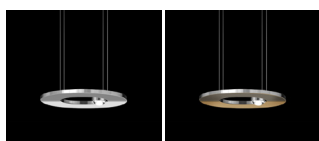

Passepartout25 sopratavolo

	luminaire
materials	aluminium, steel
environment	interiors
mounting location	ceiling
emission	indirect and direct light
weight	2,0 kg
voltage	230V
driver	dimmable electronic integrated
dimming	phase-cut / casambi integrated / sensor
insulation class	1
IP classification	IP20
certifications	CE
design	Luta Bettonica, 2017

	emission lower	upper
source	LED	LED
number of led	1	2
power	9W	2x5W
luminous flux	1.000 lm	2x600 lm
colour temperature	2.800K	2.800K
CRI	92	90

versions			
			
Passepartout parete	Passepartout terra	Passepartout55 sopratavolo	Passepartout25 sopratavolo

finish / code

matt white cod 1124 cod C1124 cod S1124	matt black cod 1125 cod C1125 cod S1125	phase-cut dimmable casambi integrated sensor
--	--	--

polished chrome cod 1120 cod C1120 cod S1120	polished gold cod 1123 cod C1123 cod S1123	phase-cut dimmable casambi integrated sensor
---	---	--