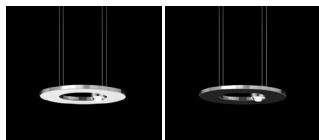

finish / code

matt white cod 1124 cod C1124 cod S1124	matt black cod 1125 cod C1125 cod S1125	phase-cut dimmable casambi integrated sensor