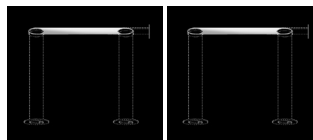

accessories

Passepartout25 rosone 90 matt silver cod 1130	Passepartout25 rosone 90 matt gold cod 1131

CINI & NILS