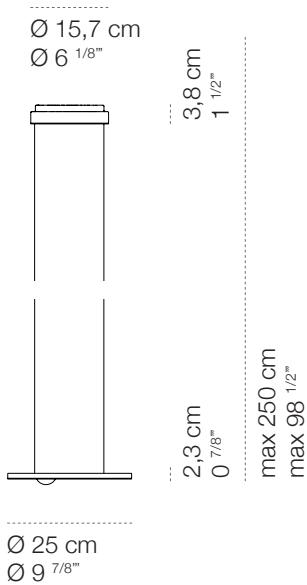

Passepartout25 sopratavolo

	luminaire
materials	aluminium, steel
environment	interiors
mounting location	ceiling
emission	indirect and direct light
weight	2,0 kg
voltage	230V
driver	dimmable electronic integrated
dimming	phase-cut / casambi integrated / sensor
insulation class	1
IP classification	IP20
certifications	CE
design	Luta Bettonica, 2017

	emission lower	upper
source	LED	LED
number of led	1	2
power	9W	2x5W
luminous flux	1.000 lm	2x600 lm
colour temperature	2.800K	2.800K
CRI	92	90

versions			
			
Passepartout parete	Passepartout terra	Passepartout55 sopratavolo	Passepartout25 sopratavolo