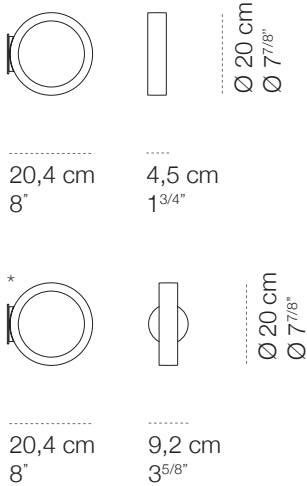

Assolo ON/OFF parete | soffitto

luminaire	
materials	aluminium
environment	interiors
mounting location	wall/ceiling
emission	indirect light
weight	0,8 kg
voltage	230V
ballast	integrated electronic dimmable
dimming	not dimmable
insulation class	1
IP classification	IP20
certifications	CE
design	Luta Bettonica, 2013

light source	
source	LED
number of led	1
power	16W
luminous flux	1.300 lm
colour temperature	2.800K
CRI	≥ 80

finish			
white cod 1532	black cod 1537	matt gold cod 1556	colour on demand monocolour
with round plate* white cod 1533	with round plate* black cod 1536	with round plate* matt gold cod 1557	
junction box plate white cod 1528	junction box plate black cod 1530	junction box plate matt gold cod 1558	junction box plate colour on demand monocolour