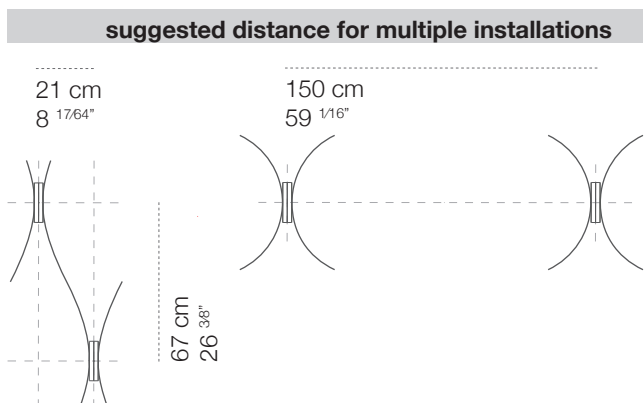

Assolo ON/OFF parete | soffitto

luminaire	
materials	aluminium
environment	interiors
mounting location	wall/ceiling
emission	indirect light
weight	0,8 kg
voltage	230V
ballast	integrated electronic dimmable
dimming	not dimmable
insulation class	1
IP classification	IP20
certifications	CE
design	Luta Bettonica, 2013

light source	
source	LED
number of led	1
power	16W
luminous flux	1.300 lm
colour temperature	2.800K
CRI	≥ 80

finish			
white cod 1532	black cod 1537	matt gold cod 1556	colour on demand monocolour
with round plate* white cod 1533	with round plate* black cod 1536	with round plate* matt gold cod 1557	
junction box plate white cod 1528	junction box plate black cod 1530	junction box plate matt gold cod 1558	junction box plate colour on demand monocolour