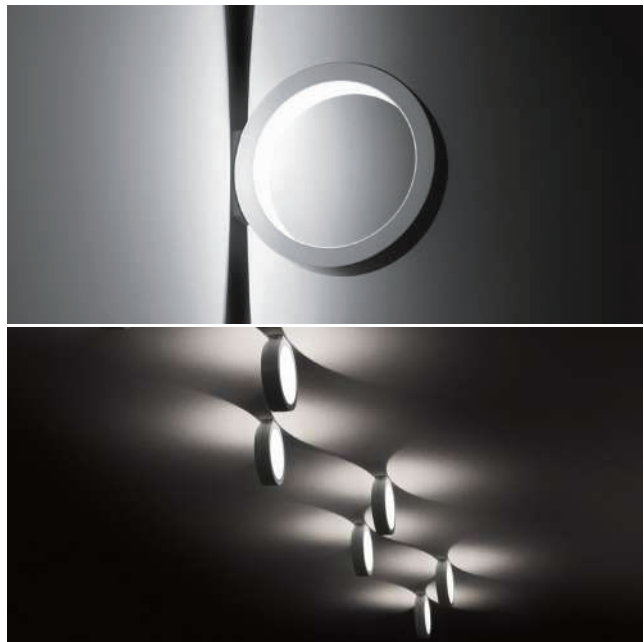

Assolo ON/OFF parete | soffitto

luminaire	
materials	aluminium
environment	interiors
mounting location	wall/ceiling
emission	indirect light
weight	0,8 kg
voltage	230V
ballast	integrated electronic dimmable
dimming	not dimmable
insulation class	1
IP classification	IP20
certifications	CE
design	Luta Bettonica, 2013

light source	
source	LED
number of led	1
power	16W
luminous flux	1.300 lm
colour temperature	2.800K
CRI	≥ 80

finish			
white cod 1532	black cod 1537	matt gold cod 1556	colour on demand monocolour
with round plate* white cod 1533	with round plate* black cod 1536	with round plate* matt gold cod 1557	
junction box plate white cod 1528	junction box plate black cod 1530	junction box plate matt gold cod 1558	junction box plate colour on demand monocolour