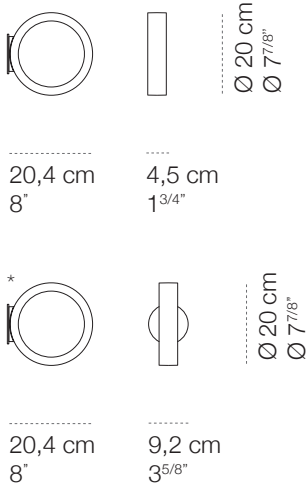

Assolo parete|soffitto

luminaire	
materials	aluminium
environment	interiors
mounting location	wall/ceiling
emission	indirect light
weight	0,8 kg
voltage	230V
ballast	integrated electronic dimmable
dimming	phase-cut
insulation class	1
IP classification	IP20
certifications	CE
design	Luta Bettonica, 2013

light source	
source	LED
number of led	1
power	16W
luminous flux	1.300 lm
colour temperature	2.800K
CRI	≥ 80

finish			
white cod 1520	black cod 1524	matt gold cod 1554	colour on demand monocolour
with round plate* white cod 1522	with round plate* black cod 1523	with round plate* matt gold cod 1555	
junction box plate white cod 1528	junction box plate black cod 1530	junction box plate matt gold cod 1558	junction box plate colour on demand monocolour