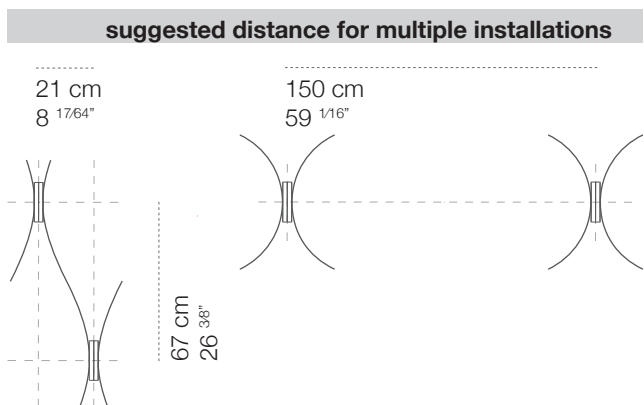

Assolo parete|soffitto

luminaire	
materials	aluminium
environment	interiors
mounting location	wall/ceiling
emission	indirect light
weight	0,8 kg
voltage	230V
ballast	integrated electronic dimmable
dimming	phase-cut
insulation class	1
IP classification	IP20
certifications	CE
design	Luta Bettonica, 2013

light source	
source	LED
number of led	1
power	16W
luminous flux	1.300 lm
colour temperature	2.800K
CRI	≥ 80

finish			
white cod 1520	black cod 1524	matt gold cod 1554	colour on demand monocolour
with round plate* white cod 1522	with round plate* black cod 1523	with round plate* matt gold cod 1555	
junction box plate white cod 1528	junction box plate black cod 1530	junction box plate matt gold cod 1558	junction box plate colour on demand monocolour