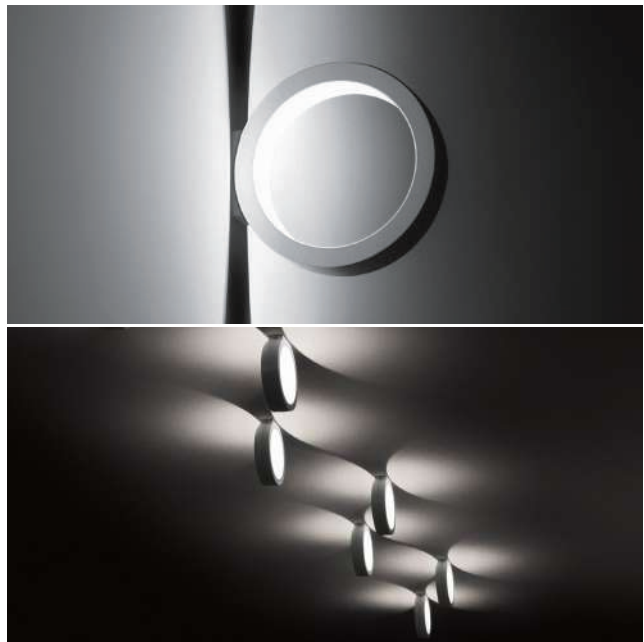

Assolo parete|soffitto

luminaire	
materials	aluminium
environment	interiors
mounting location	wall/ceiling
emission	indirect light
weight	0,8 kg
voltage	230V
ballast	integrated electronic dimmable
dimming	phase-cut
insulation class	1
IP classification	IP20
certifications	CE
design	Luta Bettonica, 2013

light source	
source	LED
number of led	1
power	16W
luminous flux	1.300 lm
colour temperature	2.800K
CRI	≥ 80

finish			
white cod 1520	black cod 1524	matt gold cod 1554	colour on demand monocolour
with round plate* white cod 1522	with round plate* black cod 1523	with round plate* matt gold cod 1555	
junction box plate white cod 1528	junction box plate black cod 1530	junction box plate matt gold cod 1558	junction box plate colour on demand monocolour