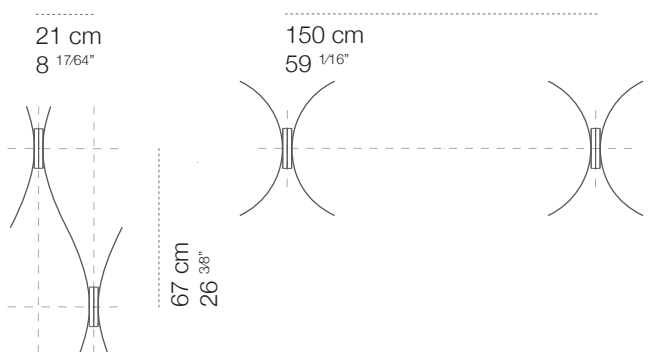

# Assolo outdoor

luminaire	
materials	aluminium
environment	outdoor
mounting location	wall, soffitto
emission	indirect light
weight	0,8 kg
voltage	230V
ballast	integrated electronic
dimming	not dimmable
insulation class	1
IP classification	IP65
certifications	CE
design	Luta Bettonica, 2013

light source	
source	LED
number of led	1
power	15W
luminous flux	1.200 lm
colour temperature	2.800K
CRI	≥ 80
energy label	

finish		
white cod 1575	light grey cod 1576	metallized anthracite cod 1577

## suggested distance for multiple installations