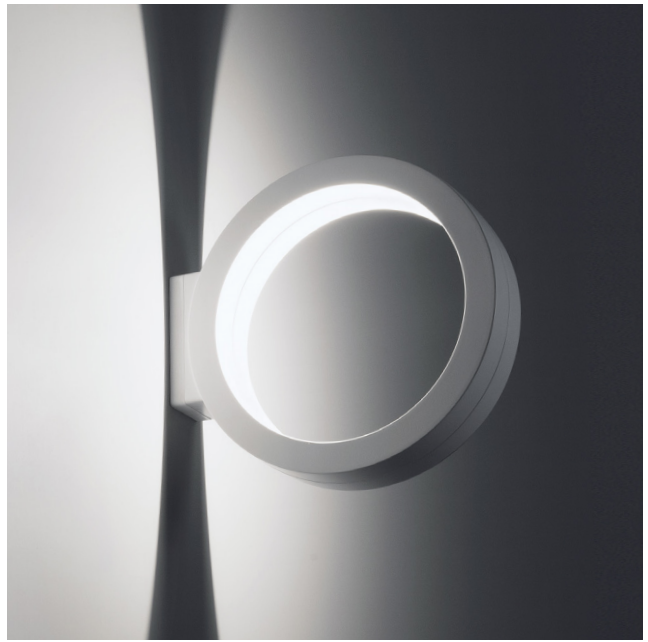

# Assolo outdoor

luminaire	
materials	aluminium
environment	outdoor
mounting location	wall, soffitto
emission	indirect light
weight	0,8 kg
voltage	230V
ballast	integrated electronic
dimming	not dimmable
insulation class	1
IP classification	IP65
certifications	CE
design	Luta Bettonica, 2013

light source	
source	LED
number of led	1
power	15W
luminous flux	1.200 lm
colour temperature	2.800K
CRI	≥ 80
energy label	

finish		
white cod 1575	light grey cod 1576	metallized anthracite cod 1577