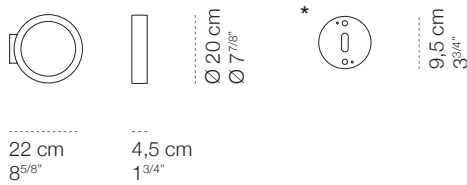

# Assolo outdoor

luminaire	
materials	aluminium
environment	outdoor
mounting location	wall, soffitto
emission	indirect light
weight	0,8 kg
voltage	230V
ballast	integrated electronic
dimming	not dimmable
insulation class	1
IP classification	IP65
certifications	CE
design	Luta Bettonica, 2013

light source	
source	LED
number of led	1
power	15W
luminous flux	1.200 lm
colour temperature	2.800K
CRI	≥ 80
energy label	

finish		
white cod 1575	light grey cod 1576	metallized anthracite cod 1577