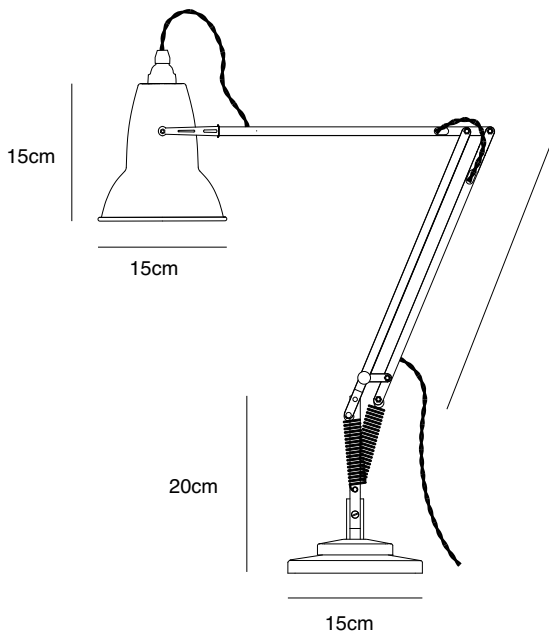

Original 1227™ Brass Desk Lamp

ANGLEPOISE®

Original 1227™ Brass Collection | Technical Sheet

Launched In 2014 | Designed by George Carwardine

31cm

Product

Desk Lamp - Elephant Grey
Desk Lamp - Dusty Blue
Desk Lamp - Deep Slate

Description

Heritage inspired colours, twisted woven fabric cable and authentic brass details create a new aesthetic for this iconic Anglepoise® design, whilst desk, wall and pendant options introduce greater versatility. With constant tension springs and flexible shade, the stylish table lamp offers unrivalled flexibility, smooth movement and perfect balance.

Dimensions

- Shade diameter: 15cm
- Shade height: 15cm
- Max reach: 60cm (from base to shade)
- Base: 15 x 15cm
- Cable length: 200cm
- Lamp Packaging (L x W x H): 31.4cm x 19cm x 48cm
- Lamp Packaged Weight: 4.57kg

Electrical

- Voltage: 220/240V, 50/60Hz
- Class II - Double insulated
- Note: Bulb weight critical for balance. Approximate bulb weight 25-60g
- Inline cable switch (34cm from product)
- Plug: 2-pin Europlug to CEE 7/16
- E27 lamp holder
- Maximum permitted bulb: 20W CFL / 10W LED E27
- Supplied with compatible 10W LED E27 bulb
 - Luminous Intensity: 806lm
 - Life: 15,000 Hours
 - Non-dimmable
 - Colour Temperature: 2700K
 - CRI (Ra): 80