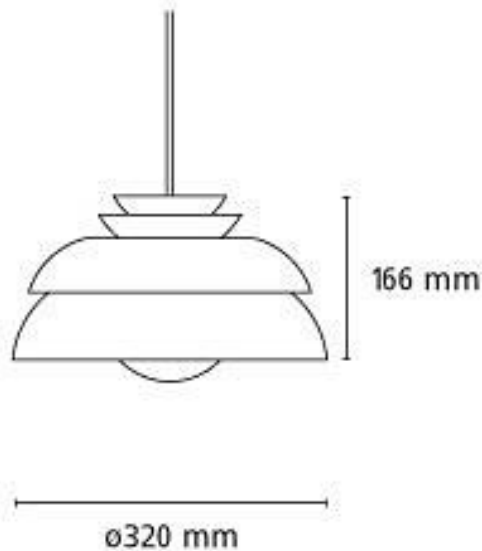

### Technische Informationen

Hersteller Lightyears  
Maße D 32 cm  
Leistung in Watt: 5,4 W

### Beschreibung

The Lightyears Concert replacement - shades are replacement screens for Lightyears Concert P1 and P3. They are available in the diameters 32 and 55 cm.