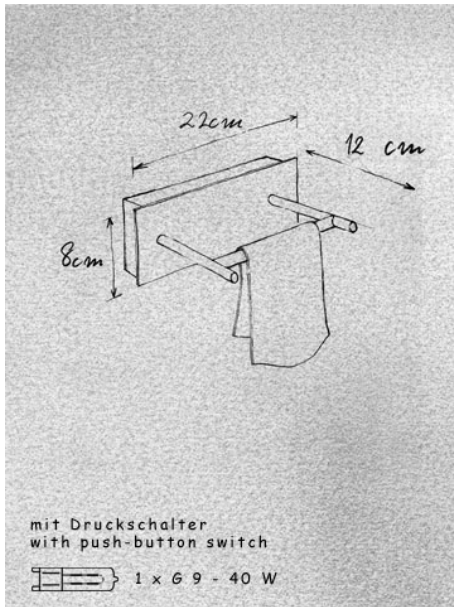

Escale

Open Air Ersatzglas-Optiwhite

Technische Informationen

Hersteller: Escale
Designer: Mosru Mohiuddin
Oberfläche: Optiwhite

Beschreibung

Escale Open Air replacement glass is a substitute for the outer glass screen of the Open Air light. You can order the replacement glass in satin (with a slight green tinge) or in the Optiwhite version (white, transparent glass).