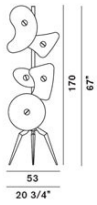

DESIGN FERRUCCIO LAVIANI/1992

Floor lamp constructed of coloured or white plates in various shapes in silkscreen-printed glass, mounted on a lacquered metal structure.

Bianco

Colorato

**Certifications****BULBS INCLUDED**

incandescent  
5x40W E14

**BULBS NOT INCLUDED (UL)**

incandescent  
5x40W E12 candelabra type G16,5 frosted